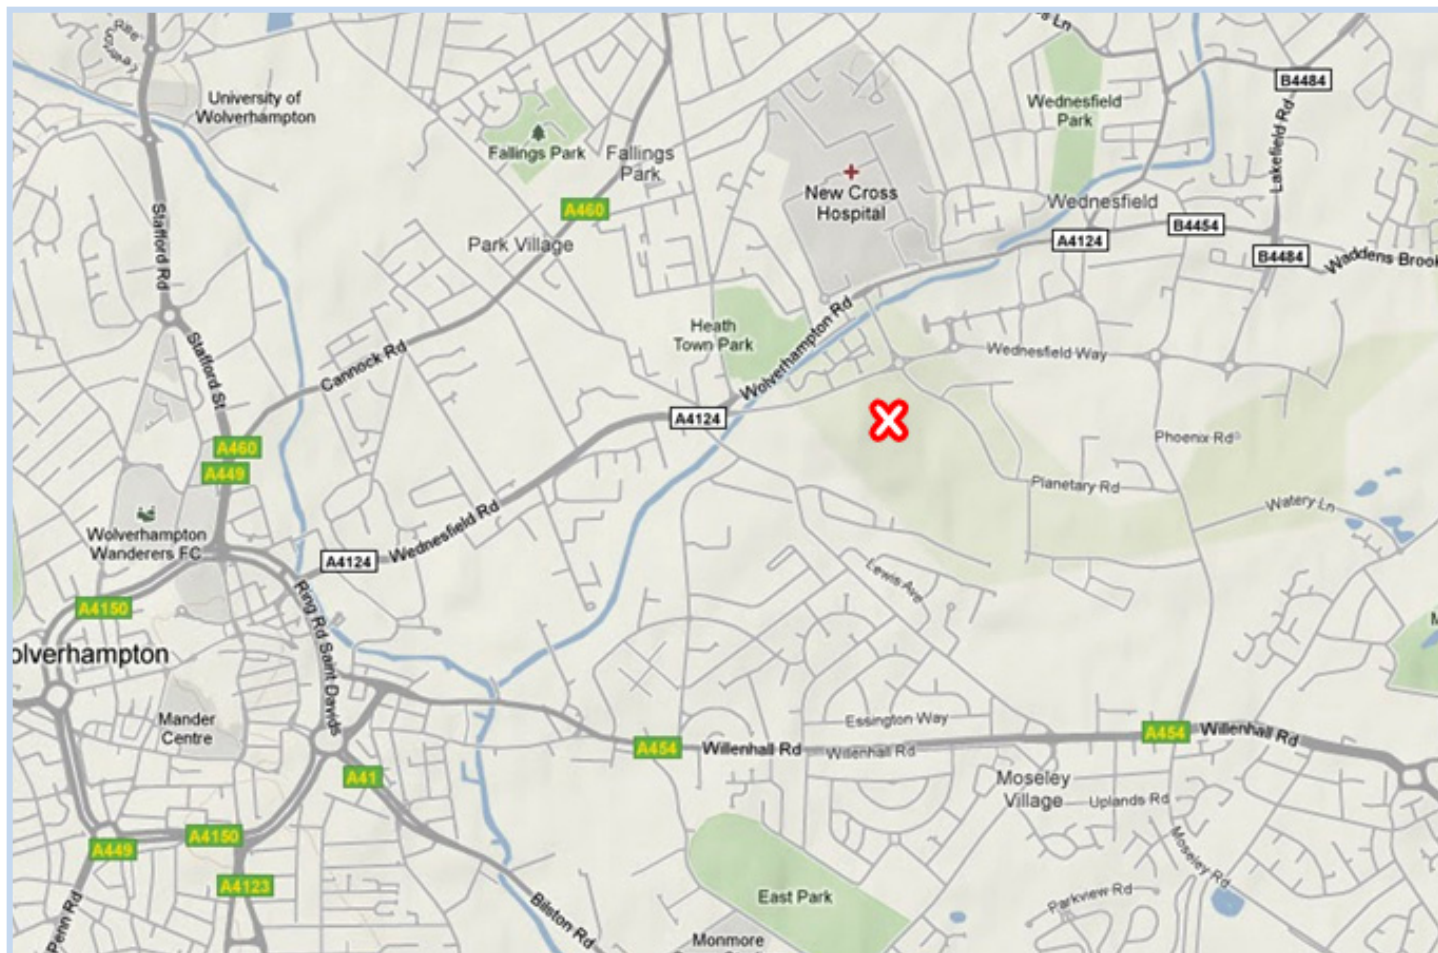

D C Leisure Management LTD
Wolverhampton Swimming & Fitness Centre
Planetary Road
Wednesfield
Wolverhampton
WV13 3SW
Telephone: 01902 384777
Fax: 01902 384767

LOCATION MAP

By Train / Bus – Exit the train station and approach the bus station which is adjacent. You will need to get the 559 bus for Wednesfield/ New Cross Hospital. Exit the bus at Bentley Bridge Retail Park/ New Cross Hospital and take the short walk to Planetary Road opposite the entrance to Bentley Bridge Retail Park. You will see Wolverhampton Swimming & Fitness centre from the road – look out for the slides on the exterior of the building along with the multi-coloured glass windows.

From Wolverhampton City Centre/ Ring Road – Head to Chapel Ash roundabout and leave at the 3rd exit on to St Andrews ring road. Stay on the St Andrews ring road & head straight onto broad street (A4124). Stay on this road passing through Heath Town estate heading towards Brownhills/ New Cross Hospital & Bentley Bridge. After 1.3 miles at roundabout take the 3rd exit onto Planetary Road where you will see Wolverhampton Swimming & Fitness Centre on the right hand side.

DIRECTIONS FROM M6

Developing Community Leisure

1. Head **north** from **M6** towards **B4464/Wolverhampton Rd W** Go 0.3 mi
total 0.3 mi
2. Continue straight onto **A454** Go 1.3 mi
total 1.6 mi
3. Take the **A454** exit towards **Willenhall/W'hampton/Wednesfield** Go 0.2 mi
total 1.8 mi
4. At **Keyway Jct**, take the **2nd** exit onto **A454/The Keyway** Go 1.6 mi
Continue to follow A454
total 3.4 mi
Go through 1 roundabout
5. Turn **right** at **Neachells Ln** Go 0.5 mi
total 4.2 mi
6. Turn **left** at **Planetary Rd**
Wolverhampton Swimming & Fitness Centre will be on the left