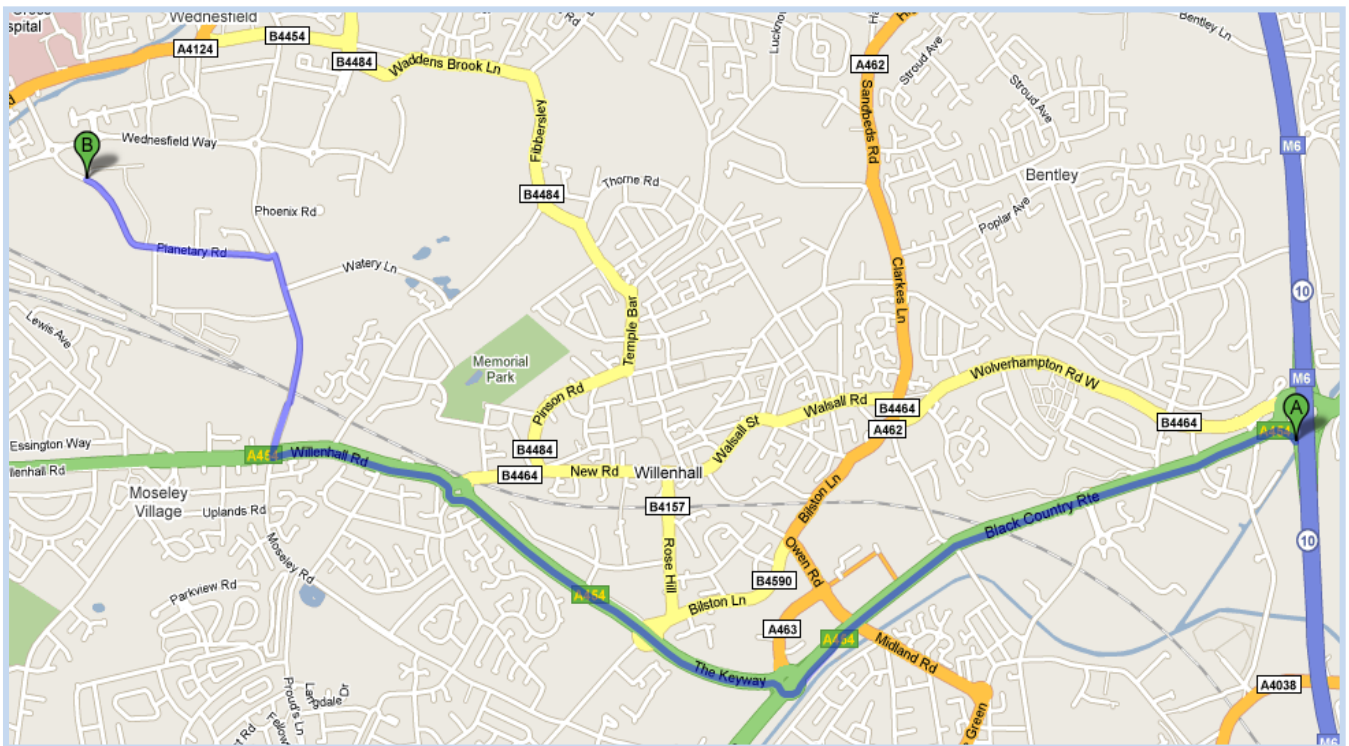

D C Leisure Management LTD
Wolverhampton Swimming & Fitness Centre
Planetary Road
Wednesfield
Wolverhampton
WV13 3SW
Telephone: 01902 384777
Fax: 01902 384767

LOCATION MAP

By Train / Bus – Exit the train station and approach the bus station which is adjacent. You will need to get the 559 bus for Wednesfield/ New Cross Hospital. Exit the bus at Bentley Bridge Retail Park/ New Cross Hospital and take the short walk to Planetary Road opposite the entrance to Bentley Bridge Retail Park. You will see Wolverhampton Swimming & Fitness centre from the road – look out for the slides on the exterior of the building along with the multi-coloured glass windows.

From Wolverhampton City Centre/ Ring Road – Head to Chapel Ash roundabout and leave at the 3rd exit on to St Andrews ring road. Stay on the St Andrews ring road & head straight onto broad street (A4124). Stay on this road passing through Heath Town estate heading towards Brownhills/ New Cross Hospital & Bentley Bridge. After 1.3 miles at roundabout take the 3rd exit onto Planetary Road where you will see Wolverhampton Swimming & Fitness Centre on the right hand side.

DIRECTIONS FROM M6

Developing Community Leisure

1. Head **north** from **M6** towards **B4464/Wolverhampton Rd W** Go 0.3 mi
total 0.3 mi
2. Continue straight onto **A454** Go 1.3 mi
total 1.6 mi
3. Take the **A454** exit towards **Willenhall/W'hampton/Wednesfield** Go 0.2 mi
total 1.8 mi
4. At **Keyway Jct**, take the **2nd** exit onto **A454/The Keyway** Go 1.6 mi
Continue to follow A454
total 3.4 mi
Go through 1 roundabout
5. Turn **right** at **Neachells Ln** Go 0.5 mi
total 4.2 mi
6. Turn **left** at **Planetary Rd**
Wolverhampton Swimming & Fitness Centre will be on the left