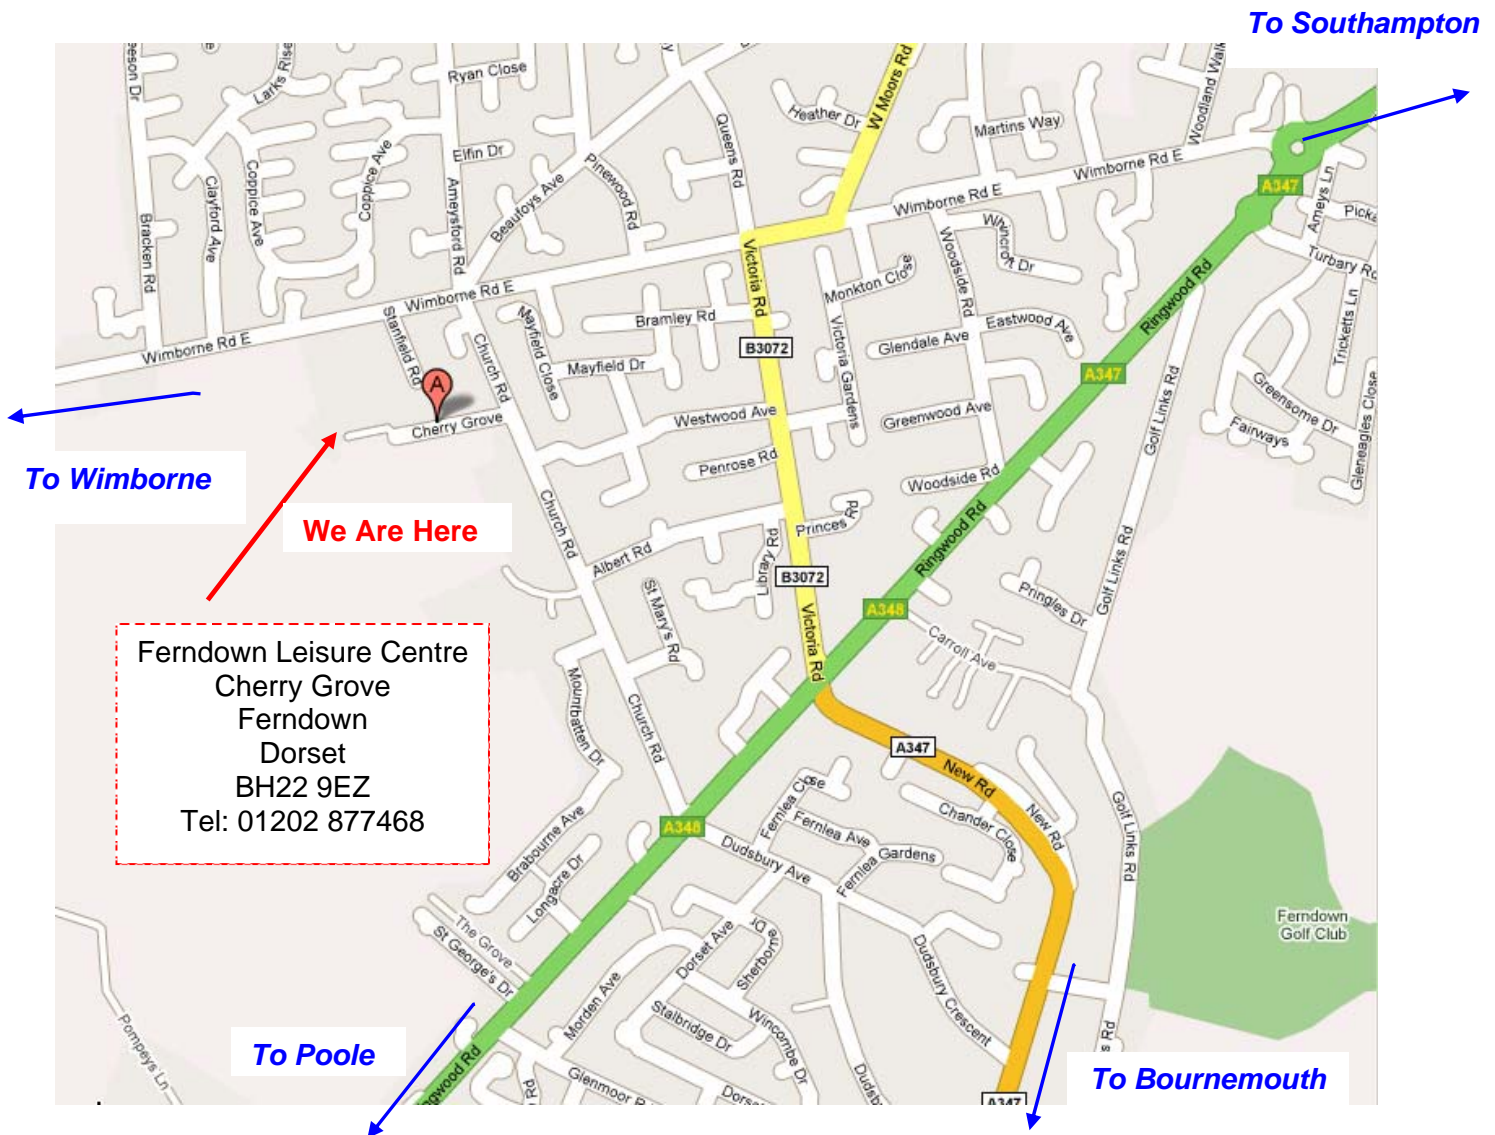

## Directions

### By Car

**From Wimborne:** \* Turn left onto West Borough - B3078, \* Bear right onto Priors Walk - B3073, \* At roundabout take the 1st exit onto Hanham Road - B3073, \* At roundabout take the 2nd exit onto Hanham Road - B3073, \* At roundabout take the 2nd exit onto Rowlands Hill - B3073, \* At roundabout take the 1st exit onto Leigh Road - B3073, \* At Canford Bottom Roundabout take the 3rd exit onto Wimborne Road West (signposted Ferndown), \* Continue forward onto Wimborne Road East, \* Turn right onto Church Road, \* Turn right onto Cherry Grove & **Arrive at Ferndown Leisure Centre. (Total time 0:15)**

**From Bournemouth:** \* At Bournemouth International Centre roundabout take the 1st exit onto Exeter Road - B3066 (signposted Ring Road, Town Centre (East), East Cliff), \* At Bath Hill roundabout take the 2nd exit onto Bath Road - B3066 (signposted East Cliff, Lansdowne), \* At St Pater's roundabout take the 2nd exit onto Bath Road - B3066 (signposted Lansdowne), \* At The Lansdowne Roundabout take the 2nd exit onto Lansdowne Road - B3064 (signposted Winton), \* At roundabout take the 2nd exit onto Lansdowne Road - B3064, \* Continue forward onto the A347 (signposted Winton, Ferndown), \* At roundabout take the 2nd exit onto the A347 (signposted Ferndown, Poole, Wimborne), \* At roundabout take the 2nd exit onto the A3049, \* At Boundary Roundabout take the 1st exit onto the A3049 (signposted Poole), \* At University Roundabout take the 2nd exit onto the A3049 (signposted Ringwood, Poole), \* At roundabout take the 2nd exit onto the A3049, \* At roundabout take the 3rd exit onto the A348, \* At roundabout take the 3rd exit onto the A348, \* At roundabout take the 2nd exit onto the A348, \* At roundabout take the 2nd exit onto the A348, \* At roundabout take the 1st exit onto the A348, \* Turn left onto Church Road, \* Turn left onto Cherry Grove **Arrive at Ferndown Leisure Centre. (Total time 0:19)**