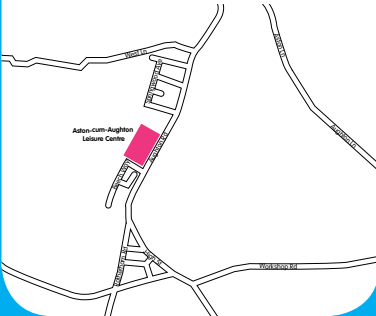

How to find us....

ROTHERHAM LEISURE COMPLEX

Rotherham 
Leisure Complex

Effingham Street
Rotherham, S65 1BL
01709 722555

enquiries@rotherhamleisurecomplex.co.uk

ASTON-CUM-AUGHTON LEISURE CENTRE

Aston-cum-Aughton 
Leisure Centre