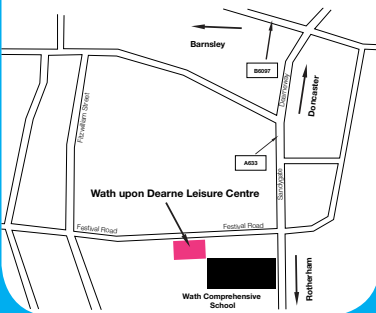

WATH UPON DEARNE LEISURE CENTRE

Wath upon Dearne
Leisure Centre

Festival Road, Wath upon Dearne
Rotherham, S63 7NW
01709 870120

enquiries@aston-cum-aughtonleisurecentre.co.uk