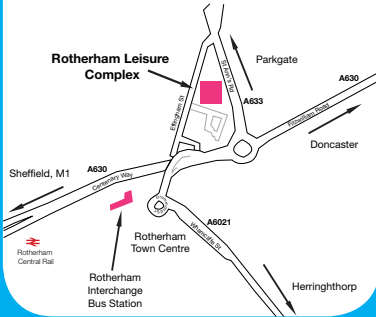

How to find us....

ROTHERHAM LEISURE COMPLEX

Rotherham 
Leisure Complex

Effingham Street
Rotherham, S65 1BL
01709 722555

enquiries@rotherhamleisurecomplex.co.uk

ASTON-CUM-AUGHTON LEISURE CENTRE

Aston-cum-Aughton 
Leisure Centre

Aughton Road, Swallownest
Sheffield, S26 4TF
0114 294 2580

enquiries@astoncumaughtonleisurecentre.co.uk

WATH UPON DEARNE LEISURE CENTRE

Wath upon Dearne 
Leisure Centre

Festival Road, Wath upon Dearne
Rotherham, S63 7NW
01709 870120